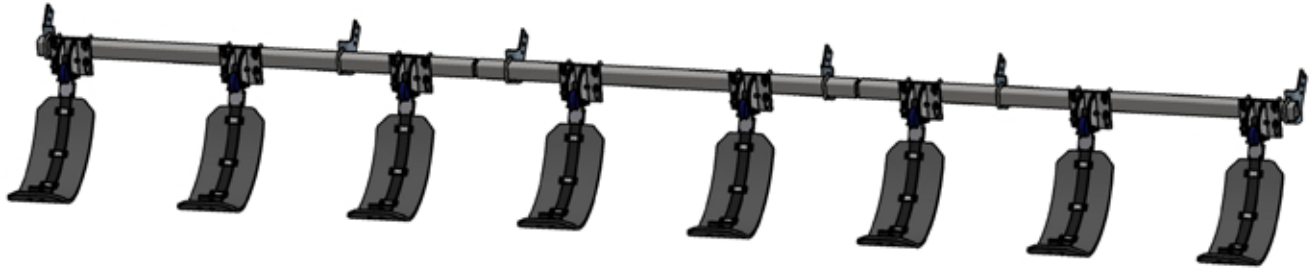

GERINGHOFF ROTA DISC & NORTHSTAR KITS 2012 & LATER

Model	Row Width	# Rows	Tool Bar Mount #	Tool Bar Price	# OF SSUK201	Total Kit Cost
6 Row 2012 & Later	30"	2	TBMGK201	$265.00	1	$905.00
6 Row 2012 & Later	30"	4	TBMGK201	$265.00	2	$1,545.00
6 Row 2012 & Later	30"	6	TBMGK201	$265.00	3	$2,185.00
8 Row 2012 & Later	30"	2	TBMGK202	$321.00	1	$961.00
8 Row 2012 & Later	30"	4	TBMGK202	$321.00	2	$1,601.00
8 Row 2012 & Later	30"	6	TBMGK202	$321.00	3	$2,241.00
8 Row 2012 & Later	30"	8	TBMGK202	$321.00	4	$2,681.00
12 Row 2012 & Later	30"	4	TBMGK203	$607.00	2	$1,887.00
12 Row 2012 & Later	30"	6	TBMGK203	$607.00	3	$2,527.00
12 Row 2012 & Later	30"	8	TBMGK203	$607.00	4	$2,967.00
12 Row 2012 & Later	30"	12	TBMGK203	$607.00	6	$3,847.00
12 Row 2012 & Later	20"	4	TBMGK204	$451.00	2	$1,731.00
12 Row 2012 & Later	20"	6	TBMGK204	$451.00	3	$2,371.00
12 Row 2012 & Later	20"	8	TBMGK204	$451.00	4	$2,411.00
12 Row 2012 & Later	20"	12	TBMGK204	$451.00	6	$3,691.00
12 Row 2012 & Later	22"	4	TBMGK205	$468.00	2	$1,748.00
12 Row 2012 & Later	22"	6	TBMGK205	$468.00	3	$2,388.00
12 Row 2012 & Later	22"	8	TBMGK205	$468.00	4	$2,828.00
12 Row 2012 & Later	22"	12	TBMGK205	$468.00	6	$3,708.00
8 Row 2012 & Later	36" / 38"	2	TBMGK206	$475.00	1	$1,115.00
8 Row 2012 & Later	36" / 38"	4	TBMGK206	$475.00	2	$1,755.00
8 Row 2012 & Later	36" / 38"	6	TBMGK206	$475.00	3	$2,395.00
8 Row 2012 & Later	36" / 38"	8	TBMGK206	$475.00	4	$2,835.00

- **Protect your tracks or tires from today's tougher hybrid stalks!**
- **Only 22 lbs. per row making them 50-60% lighter than other models!**
- **Easy height adjustment!**
- **Flip up for storage or transport!**