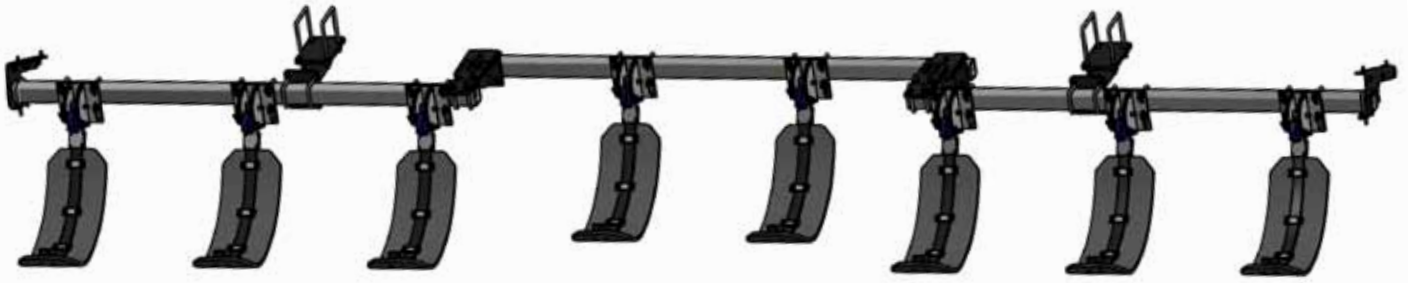

JOHN DEERE 600 SERIES

Model	Row Width	# Rows	Tool Bar Mount #	Tool Bar Price	# OF SSUK201	Total Kit Cost
606	30"	2	TBMJK001	$354.00	1	$994.00
606	30"	4	TBMJK001	$354.00	2	$1,634.00
606	30"	6	TBMJK002	$571.00	3	$2,341.00
606	36" / 38"	2	TBMJK003	$415.00	1	$1,055.00
606	36" / 38"	4	TBMJK003	$415.00	2	$1,695.00
606	36" / 38"	6	TBMJK004	$715.00	3	$2,635.00
608	30"	2	TBMJK001	$354.00	1	$994.00
608	30"	4	TBMJK001	$354.00	2	$1,634.00
608	30"	8	TBMJK005	$720.00	4	$3,080.00
608	36" / 38"	2	TBMJK003	$415.00	1	$1,055.00
608	36" / 38"	4	TBMJK003	$415.00	2	$1,695.00
608	36" / 38"	8	TBMJK006	$770.00	4	$3,130.00
612	20" / 22"	4	TBMJK003	$415.00	2	$1,695.00
612	20" / 22"	6	TBMJK003	$415.00	3	$2,335.00
612	20" / 22"	8	TBMJK007	$685.00	4	$3,045.00
612	20" / 22"	12	TBMJK008	$899.00	6	$4,139.00
612	30"	4	TBMJK003	$415.00	2	$1,695.00
612	30"	6	TBMJK003	$415.00	3	$2,335.00
612	30"	12	TBMJK009	$1,068.00	6	$4,308.00
616	30"	2	TBMJK003	$415.00	1	$1,055.00
616	30"	4	TBMJK003	$415.00	2	$1,695.00
616	30"	16	TBMJK010	$1,206.00	8	$5,526.00
618	20" / 22"	4	TBMJK003	$415.00	2	$1,695.00
618	20" / 22"	6	TBMJK003	$415.00	3	$2,335.00
618	20" / 22"	18	TBMJK011	$1,147.00	9	$6,007.00