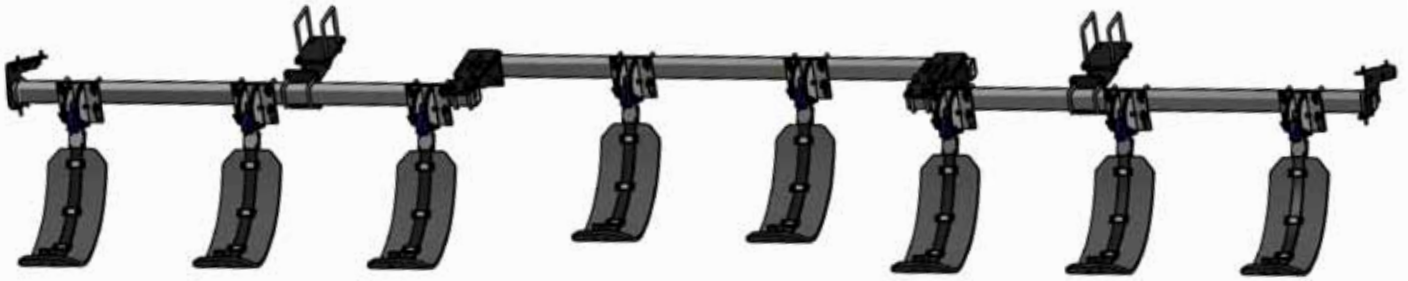

JOHN DEERE 600 SERIES

Model	Row Width	# Rows	Tool Bar Mount #	Tool Bar Price	# OF SSUK201	Total Kit Cost
606	30"	2	TBMJK001	$354.00	1	$994.00
606	30"	4	TBMJK001	$354.00	2	$1,634.00
606	30"	6	TBMJK002	$571.00	3	$2,341.00
606	36" / 38"	2	TBMJK003	$415.00	1	$1,055.00
606	36" / 38"	4	TBMJK003	$415.00	2	$1,695.00
606	36" / 38"	6	TBMJK004	$715.00	3	$2,635.00
608	30"	2	TBMJK001	$354.00	1	$994.00
608	30"	4	TBMJK001	$354.00	2	$1,634.00
608	30"	8	TBMJK005	$720.00	4	$3,080.00
608	36" / 38"	2	TBMJK003	$415.00	1	$1,055.00
608	36" / 38"	4	TBMJK003	$415.00	2	$1,695.00
608	36" / 38"	8	TBMJK006	$770.00	4	$3,130.00
612	20" / 22"	4	TBMJK003	$415.00	2	$1,695.00
612	20" / 22"	6	TBMJK003	$415.00	3	$2,335.00
612	20" / 22"	8	TBMJK007	$685.00	4	$3,045.00
612	20" / 22"	12	TBMJK008	$899.00	6	$4,139.00
612	30"	4	TBMJK003	$415.00	2	$1,695.00
612	30"	6	TBMJK003	$415.00	3	$2,335.00
612	30"	12	TBMJK009	$1,068.00	6	$4,308.00
616	30"	2	TBMJK003	$415.00	1	$1,055.00
616	30"	4	TBMJK003	$415.00	2	$1,695.00
616	30"	16	TBMJK010	$1,206.00	8	$5,526.00
618	20" / 22"	4	TBMJK003	$415.00	2	$1,695.00
618	20" / 22"	6	TBMJK003	$415.00	3	$2,335.00
618	20" / 22"	18	TBMJK011	$1,147.00	9	$6,007.00